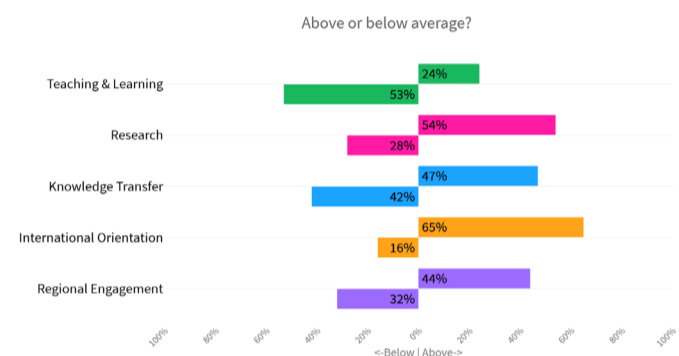

GERMAN UNIVERSITIES IN GLOBAL COMPARISON

2021 STUDENT REPORT

Finding the best university, study programme or student exchange can be hard. To help students through that process U-Multirank has worked to create a new type of university ranking tool, giving you the power to compare according to what matters most to you. With more than 100,000 students taking part in U-Multirank's annual student survey, it gives you valuable peer-to-peer feedback for some 2,000 universities and colleges from 97 countries worldwide. From this information you can create your own personalised university rankings, comparing them in the areas of teaching & learning, research, knowledge exchange, internationalisation and regional engagement.

U-Multirank's student reports highlight the national performance of universities in Germany. The 2021 edition features 100 German universities. For the full list of all universities from Germany included in U-Multirank, please visit our master list of universities.

NATIONAL PERFORMANCE OF GERMANY

U-Multirank makes transparent the strengths of a country's higher education system. In its latest edition, German universities show their strongest performance in International Orientation.

TOP PERFORMING UNIVERSITIES IN GERMANY

In this section we highlight the universities receiving the highest number of 'A' (very good) scores on the institutional level for Germany. Although the number of 'A' scores shows top performance for the respective university, it does not imply one university is the 'best' in the country, as each university profile highlights different strengths.

Technical University of Munich	14 'A' scores
Jacobs University	13 'A' scores
Frankfurt School of Finance & Management	12 'A' scores
Karlsruhe Institute of Technology (KIT)	12 'A' scores
Kühne Logistics University	12 'A' scores
WHU - Otto Beisheim School of Management	12 'A' scores

LOOKING AT STUDENT MOBILITY

In this section we highlight the universities with the highest student mobility. Rather than only looking at unilateral movement, U-Multirank measures student mobility with both incoming and outgoing students in mind, giving a more well-rounded view on how internationally diverse the student body is. Students interested in this area should explore comparisons according to international orientation.

International School of Management (ISM)
Kühne Logistics University
Munich Business School
Reutlingen University of Applied Science
WHU - Otto Beisheim School of Management

TOP SAFEST CITIES IN GERMANY FOR STUDENTS

At U-Multirank, we understand that safety can play an important factor when deciding where to study. That's why we include information from the Numbeo Safety Index. The positions (ranging from 1 to 442) and scores (ranging from 0 to 100) are based on a global comparison of cities*.

*The scores are based on surveys conducted by Numbeo for cross-country comparisons (Source: Numbeo.com - 21.09.2021)

SAFEST CITIES	NUMBEO SAFETY INDEX POSITION	NUMBEO SAFETY SCORE
Munich	8	82.61
Stuttgart	77	71.54
Freiburg im Breisgau	87	70.59
Dresden	92	70.00
Düsseldorf	97	69.24

Financial Partners:

| BertelsmannStiftung

Student Partners: