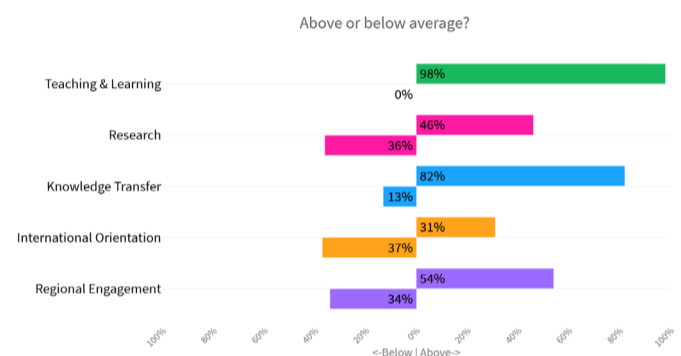

TOP PERFORMING UNIVERSITIES IN JAPAN

In this section we highlight the universities receiving the highest number of 'A' (very good) scores on the institutional level for Japan. Although the number of 'A' scores shows top performance for the respective university, it does not imply one university is the 'best' in the country, as each university profile highlights different strengths.

Osaka University	13 'A' scores
Tokyo Medical and Dental University (TMDU)	13 'A' scores
Tohoku University	11 'A' scores
Hokkaido University	10 'A' scores
Kobe University	10 'A' scores
Nagaoka University of Technology	10 'A' scores
Nagoya University	10 'A' scores
Yokohama National University (YNU)	10 'A' scores

LOOKING AT STUDENT MOBILITY

In this section we highlight the universities with the highest student mobility. Rather than only looking at unilateral movement, U-Multirank measures student mobility with both incoming and outgoing students in mind, giving a more well-rounded view on how internationally diverse the student body is. Students interested in this area should explore comparisons according to international orientation.

Hokkaido University
Kwansei Gakuin University
Nagaoka University of Technology
Tohoku University
Tokyo Medical and Dental University (TMDU)

TOP SAFEST CITIES IN JAPAN FOR STUDENTS

At U-Multirank, we understand that safety can play an important factor when deciding where to study. That's why we include information from the Numbeo Safety Index. The positions (ranging from 1 to 442) and scores (ranging from 0 to 100) are based on a global comparison of cities*.

*The scores are based on surveys conducted by Numbeo for cross-country comparisons (Source: Numbeo.com - 21.09.2021)

SAFEST CITIES	NUMBEO SAFETY INDEX POSITION	NUMBEO SAFETY SCORE
Tokyo	31	76.64
Osaka	104	68.73